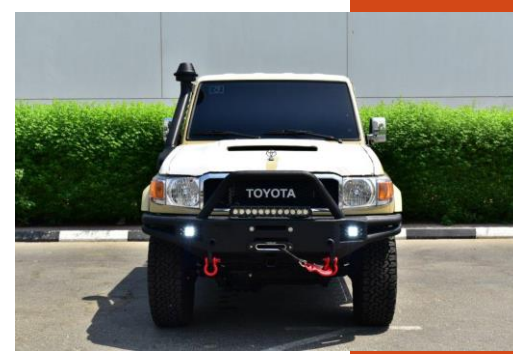

AC/HEATER
REAR FOG LAMP
FLOOR MATS

XTREME FEATURES

ELECTRIC WINCH
HEAVY DUTY ARB FRONT BUMPER
LED TUBE
HEAVY DUTY SIDE STEP
KING OFFROAD SUSPENSION KIT
REFRIGERATOR LEATHER SEATS
HEAVY DUTY BED LINER AND FRAME GUARD
REAR DIFFERENTIAL LOCK
AUDIO, NAVIGATION 7" SCREEN /AM9/REG: 2/CM(EL)/ WITH TOYOTA
CONNECT
INSTRUMENT PANEL, WOOD GRAIN PANEL & (FRONT & REAR)
STEERING WHEEL, 4 SPOKE, L-WOODY
CENTRAL CONSOLE BOX
COOL GLOVE BOX
FRONT FOG AND DRIVING LAMP
WIRELESS CHARGER
POWER DOOR LOCK
POWER WINDOW
WIRELESS DOOR LOCK
SPEEDOMETER, HIGH GRADE KM/H
TACHO METER
TIRE & DISC WHEEL, 265/70R 16C GOODRICH ALL TERRAIN
MUDGUARDS, OVERFENDER (FRONT + REAR)
POWER ANTENNA
WIRELESS CHARGER
CENTRAL CONSOLE BOX
GRADE PACKAGE- PLATING PACKAGE
OUTSIDE REAR VIEW MIRROR-POWER AND CHROME WITH SIDE
INDICATORS
FRONT GRILLE CHROME-HONEY COMB TYPE
REAR CAMERA
DAY TIME RUNNING LIGHT
REAR LAMP GARNISH
GLASS HOLDER + USB PORT
COLORED OVER FENDERS
SPARE TIRE COVER - HARD TYPE
REVERSE GEAR BUZZER